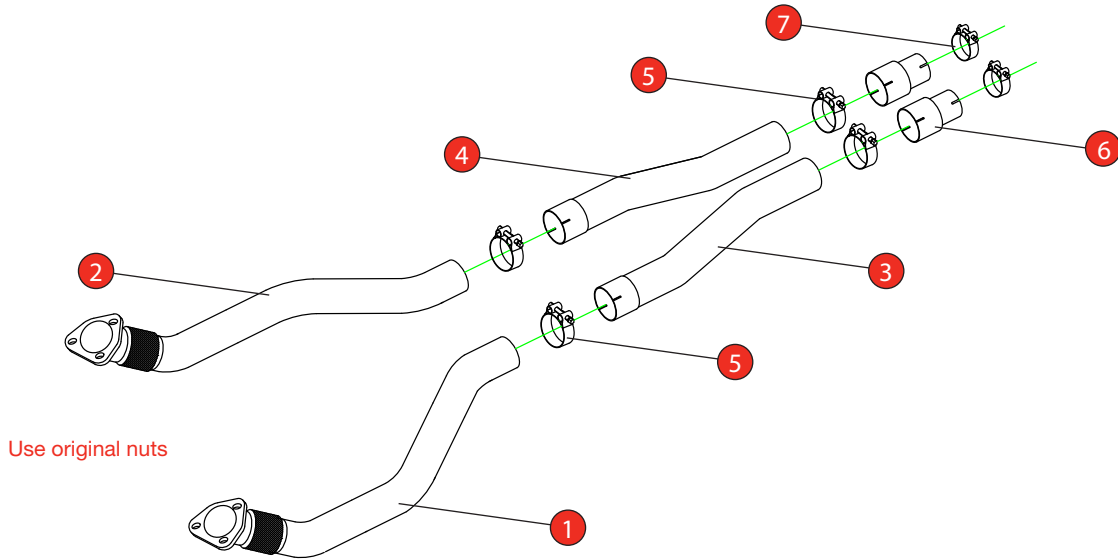

<b>Car</b>	Audi RS6 Avant C7 / Audi RS7		SAUP087
<b>Year</b>	2014-2018		368FK
<b>Notes</b>	Where not supplied use original fittings		Pipe Diameter:- 70mm

Estimated Fitting Time: 60 Minutes

NO.	PART NO.	DESCRIPTION	QTY
1	804AU	L/H Front Flex pipe	1
2	805AU	R/H Front Flex pipe	1
3	796AU	L/H Front Link Pipe	1
4	797AU	R/H Front Link Pipe	1
<b>Fit Kit</b>			
5	Z016.10063	72mm H/D Clamp	4
6	AD76	Adaptor (USE TO FIT TO O.E SYSTEM)	2
7	Z016.10001	59-63mm Clamp (USE TO FIT TO O.E SYSTEM)	2

DATE	16/11/21
ISSUE	02
AUTHORISED	M.Ydlibi

**NOTE:** ENSURE SCORPION SYSTEM IS CLEAR OF MOVING PARTS AND ALL ORIGINAL FUNCTIONS WORK CORRECTLY.

**STAY CONNECTED TO RED POWER.**